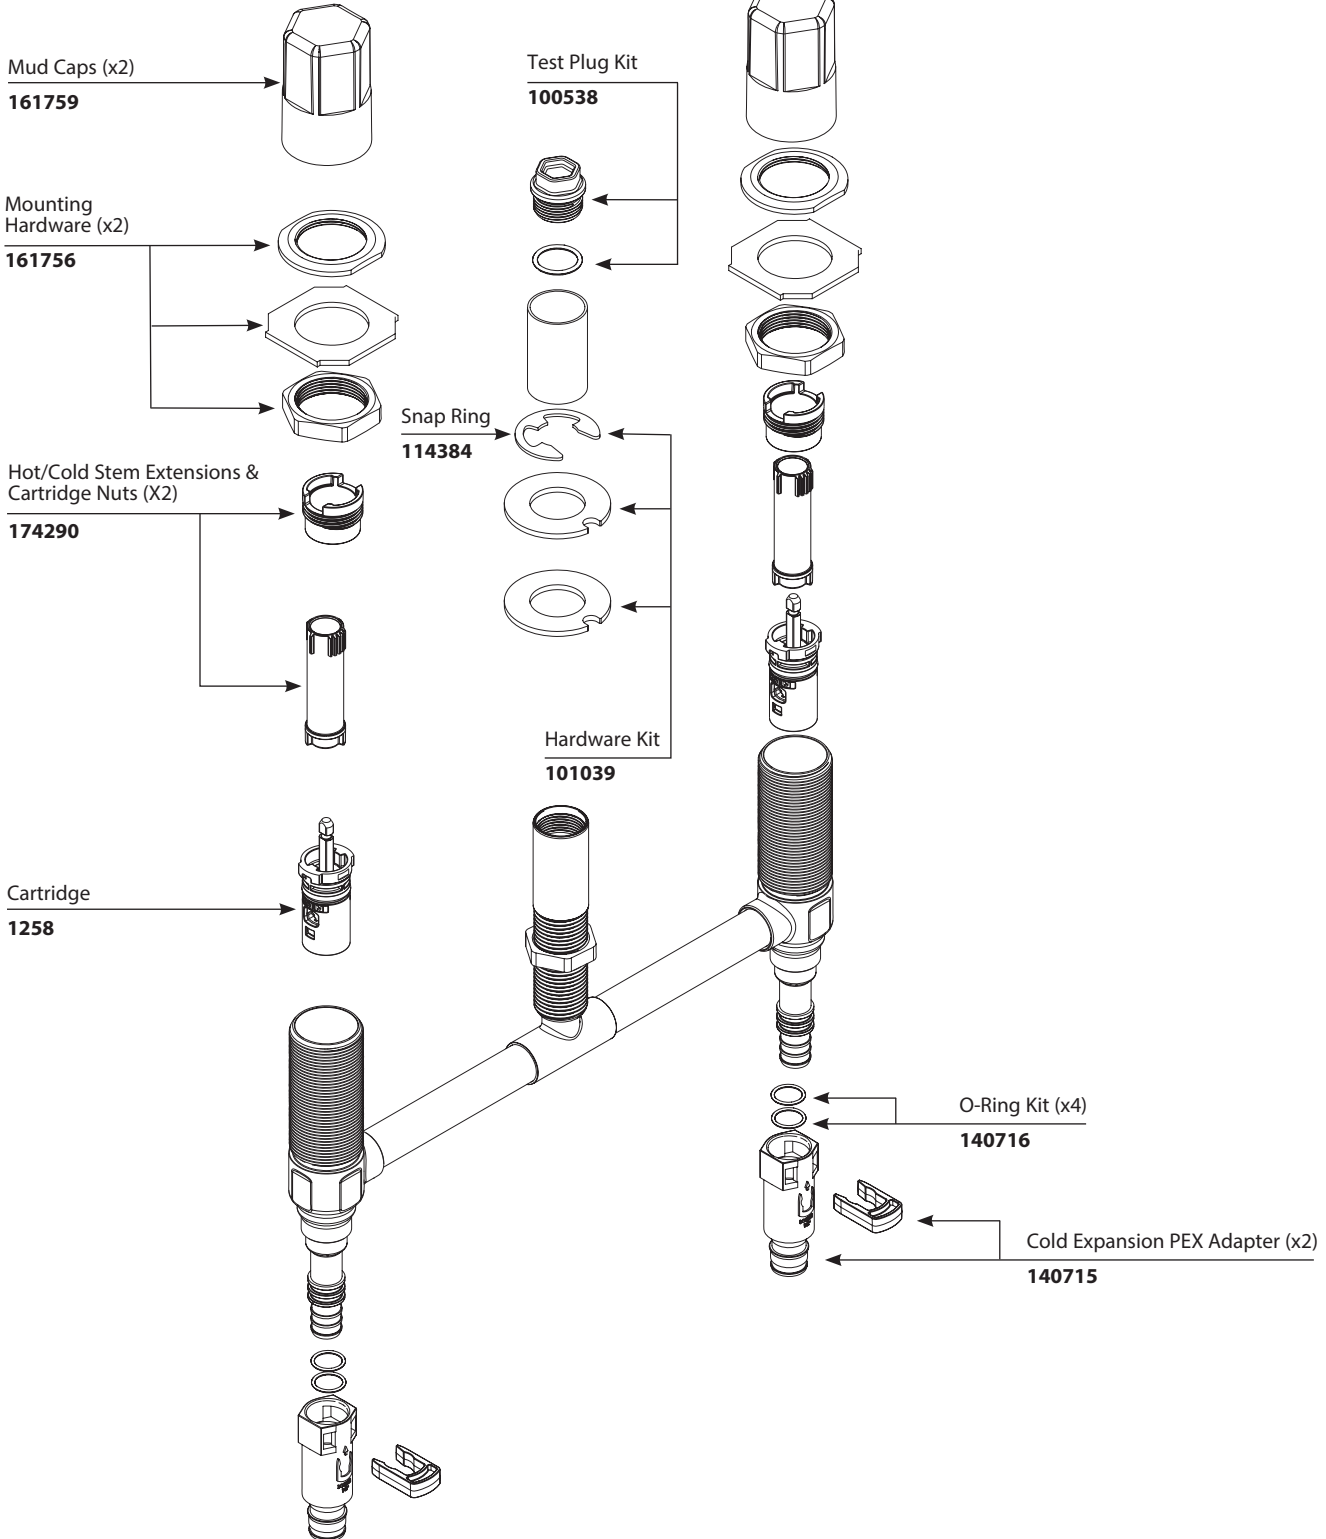

Buy it for looks. Buy it for life.®

■ Order by Part Number

*There is more than 1 version of this model.
Page down to identify the version you have.*

(For parts made after 9/2017)

Illustrated Parts

Moen®
**10" Fixed ROMAN TUB VALVE
Two-Handle Rough-In**

MODEL
4798

CONNECTIONS
1/2" PEX/Cold Expansion PEX

Buy it for looks. Buy it for life.®

Illustrated Parts

■ Order by Part Number

Moen® 10" Fixed ROMAN TUB VALVE Two-Handle Rough-In	
MODEL 4798	CONNECTIONS 1/2" PEX/Cold Expansion PEX